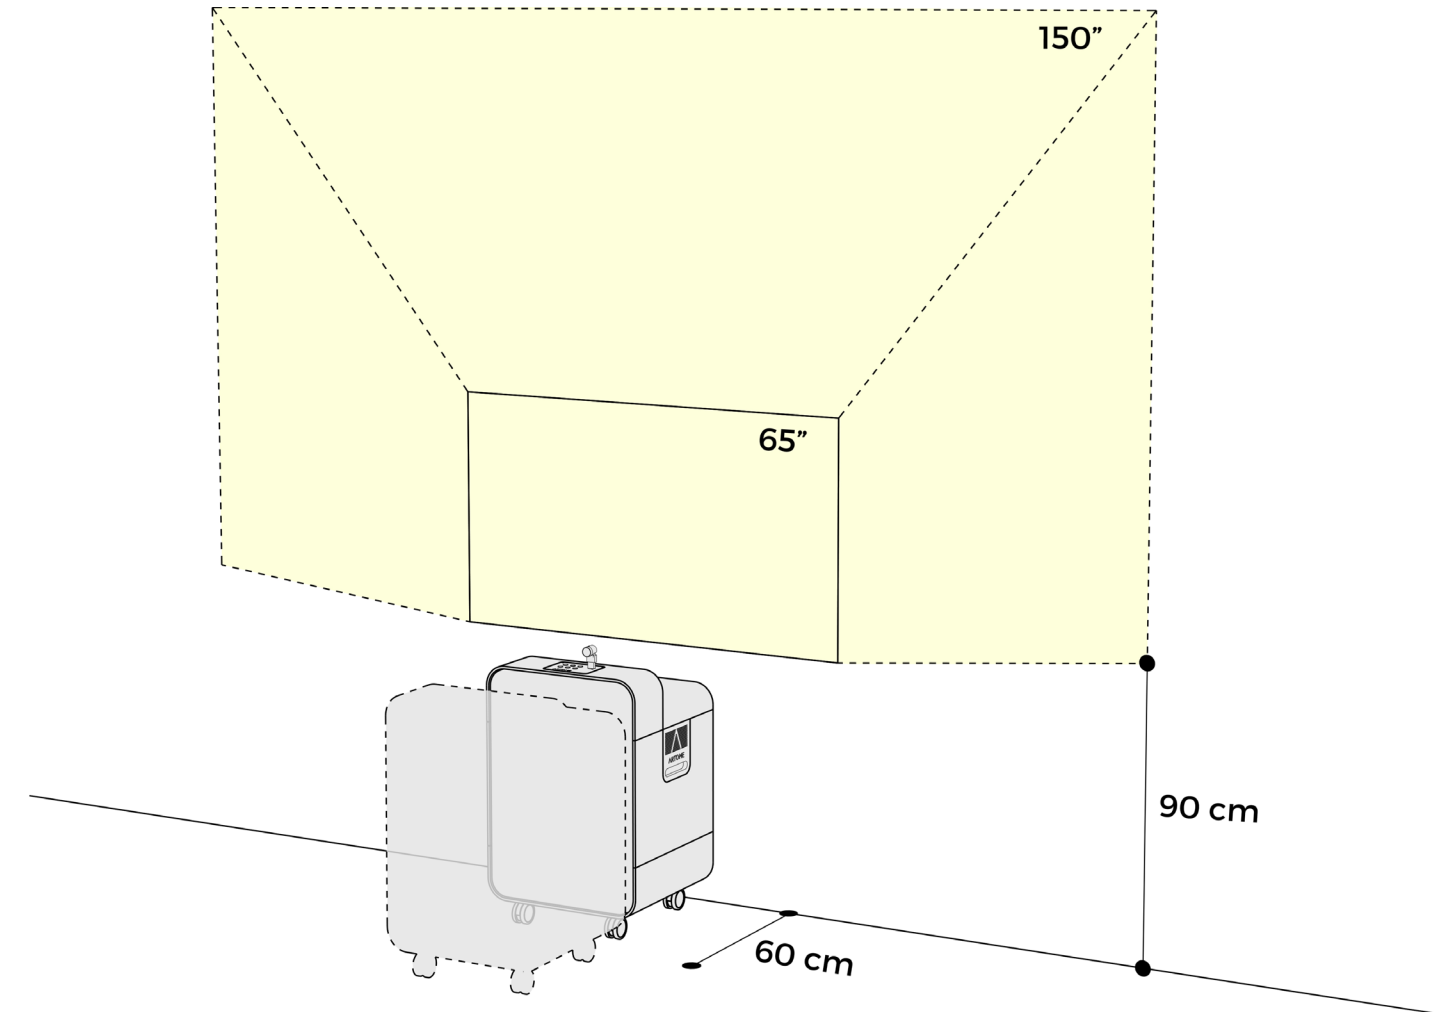

ARTOME M10

General specs

Name	Artome M10
Product code	43030-002
Frame material	Birch plywood
Surface finish	Laminated white (default)
Fabric color	Light grey (default)
Dimensions	(W x H x D) 52 x 80 x 47,5 cm
Weight	49 kg
19" rack	3 U
Package size	(W x H x D) 80 x 94 x 60 cm
Number of packages	1
Warranty	24 kk projector 5 years or 20000 h

Technical specs

Projector	Epson EB-805F
Resolution	Full HD 1080p, 1920 x 1080, 16:9
Brightness	5000 lm
Sound	embedded 2.1 -speaker system max. SPL 105 dB @ 1 m
Image size	60"-150"
Connections	HDMI in x2 HDMI out Mic in x2 Stereo audio out (balanced) HDBaseT
Controls	Power, Source, Vol +/-, Pause, Freeze

Options

Artome+	Artome USB 3.0 hub and audio interface Integrated camera Wireless table mic
Surface finish	Black stained ash, Lacqured ash
Fabric color	several color options

• The 150" image height can be adjusted between 90 - 170 cm